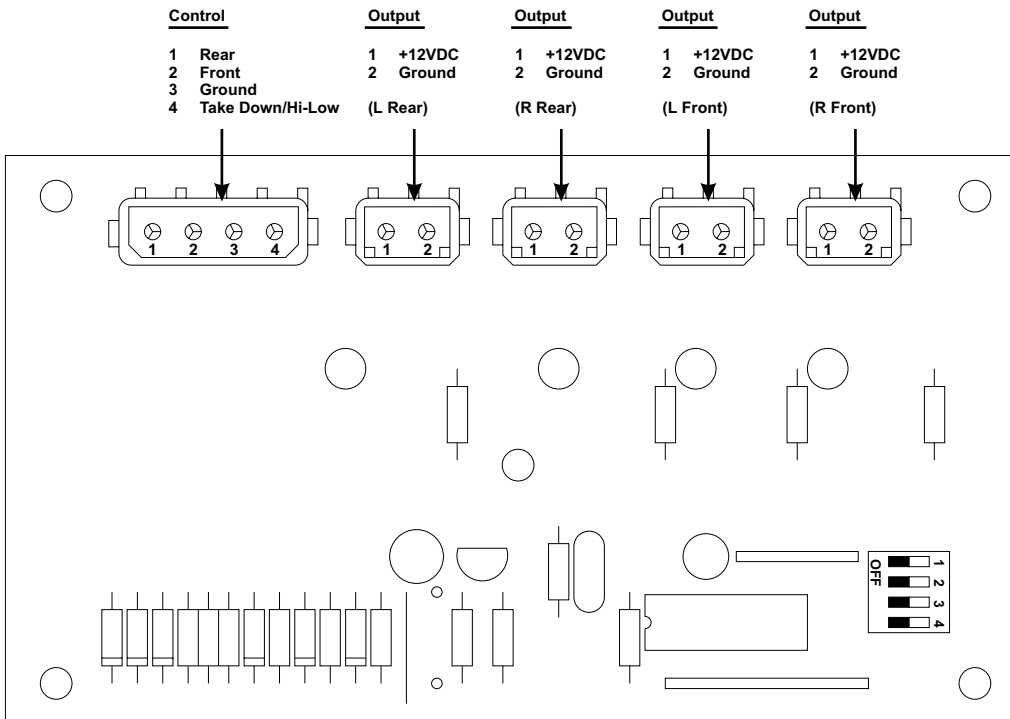

Edge Lightbar Flasher Board

DIP SWITCH CONFIGURATIONS

Edge Lightbar Flasher Board

DIP SWITCH CONFIGURATIONS