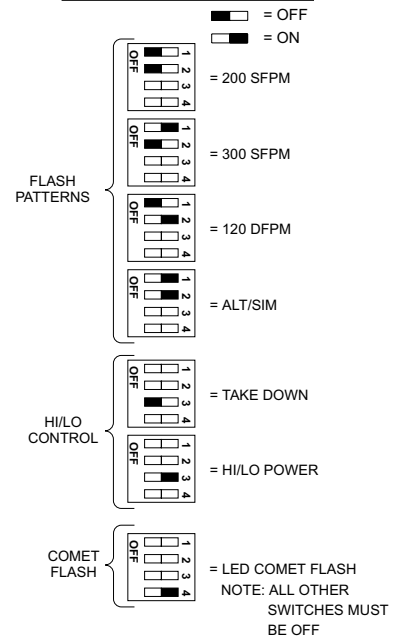

Edge Lightbar Flasher Board

DIP SWITCH CONFIGURATIONS

Edge Lightbar Flasher Board

DIP SWITCH CONFIGURATIONS