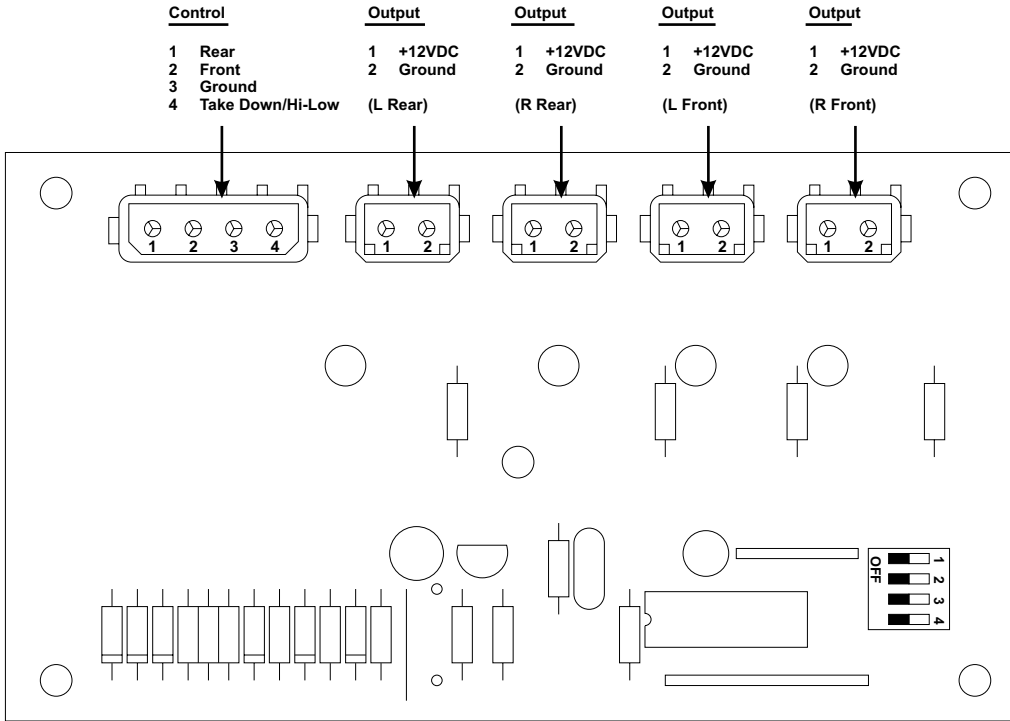

Edge Lightbar Flasher Board

DIP SWITCH CONFIGURATIONS

Edge Lightbar Flasher Board

DIP SWITCH CONFIGURATIONS