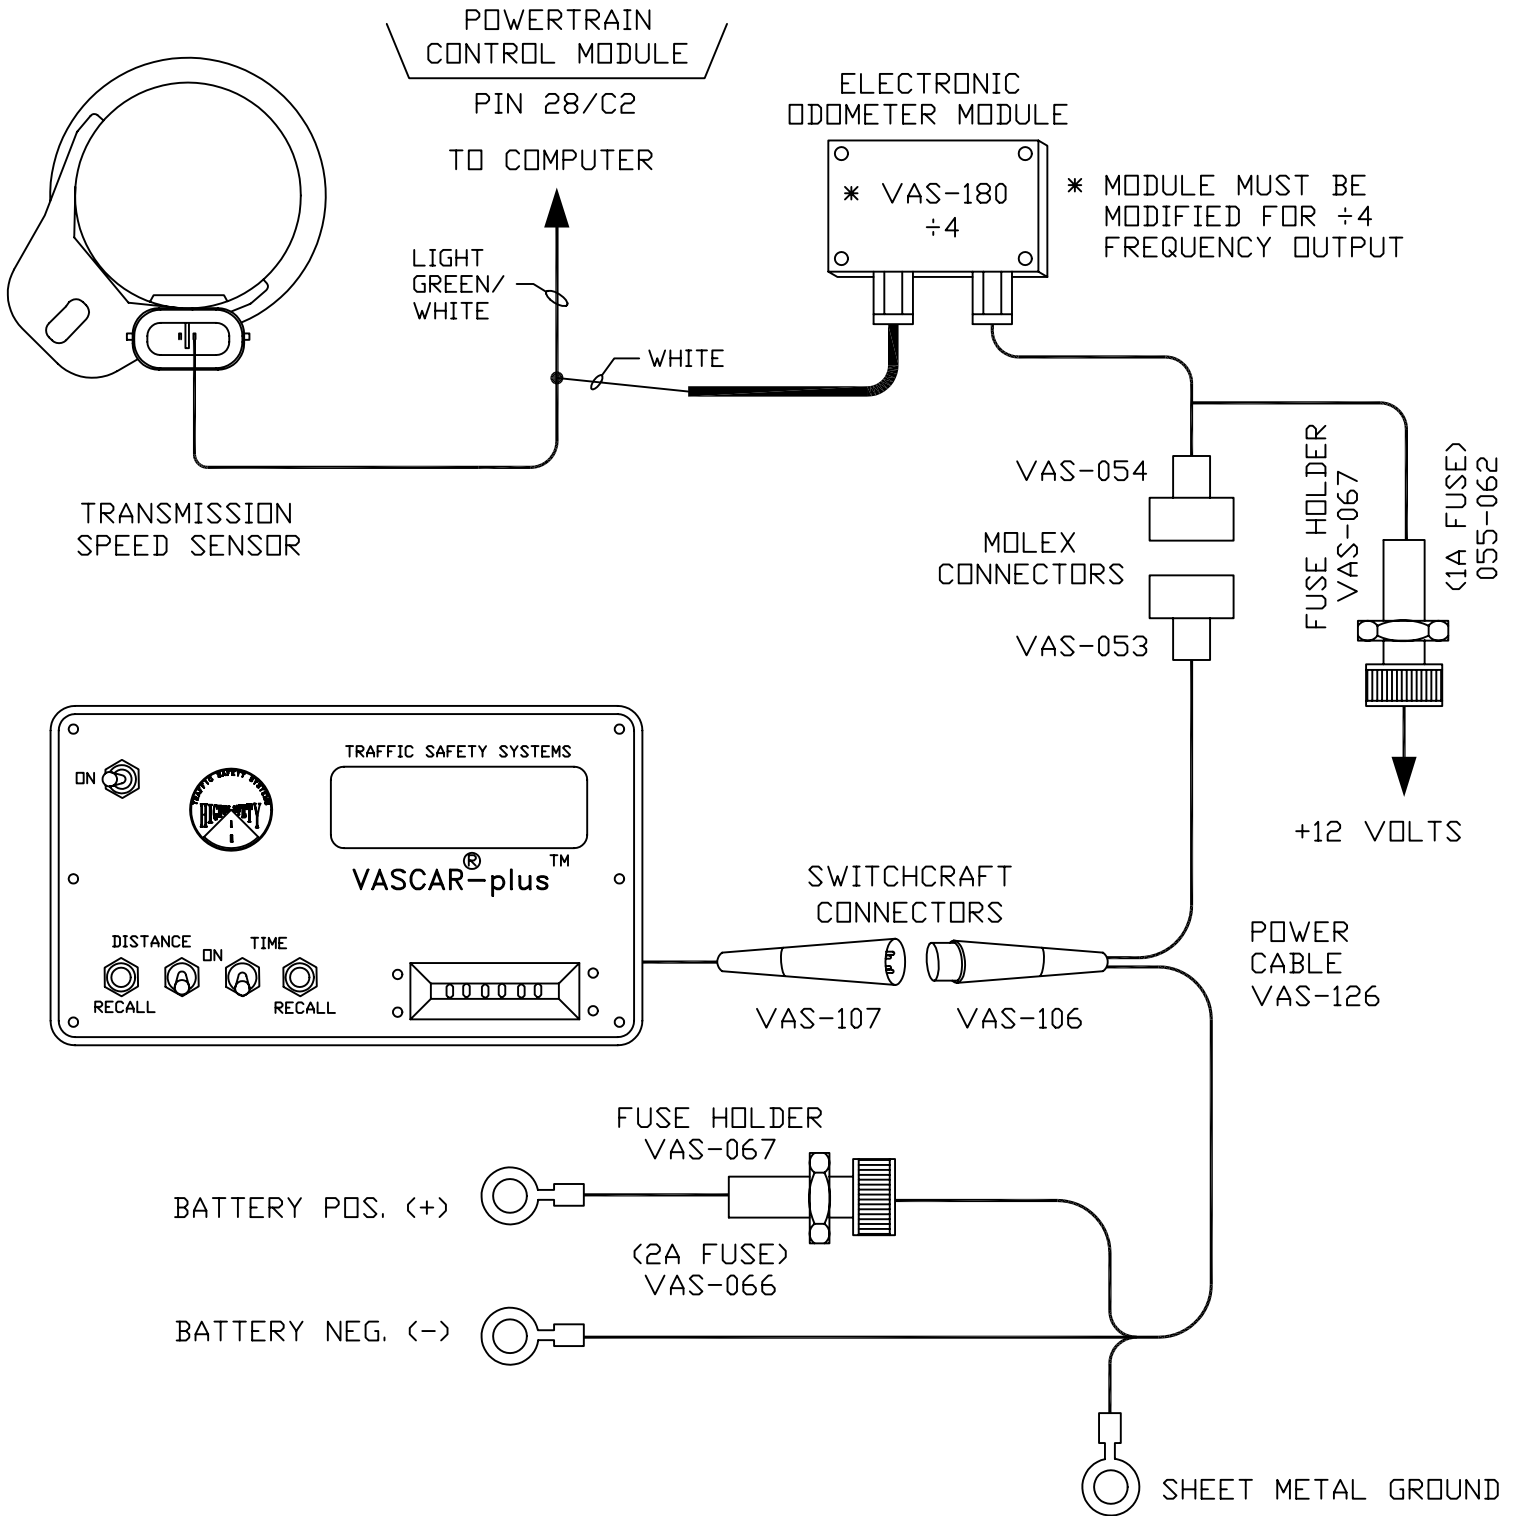

## VASCAR WIRING DIAGRAM

**TRAFFIC SAFETY SYSTEMS**  
 A DIVISION OF POWER SYSTEMS & CONTROLS, INC.  
 3206 LANVALE AVE.  
 RICHMOND, VIRGINIA 23230  
 (804) 353-3826