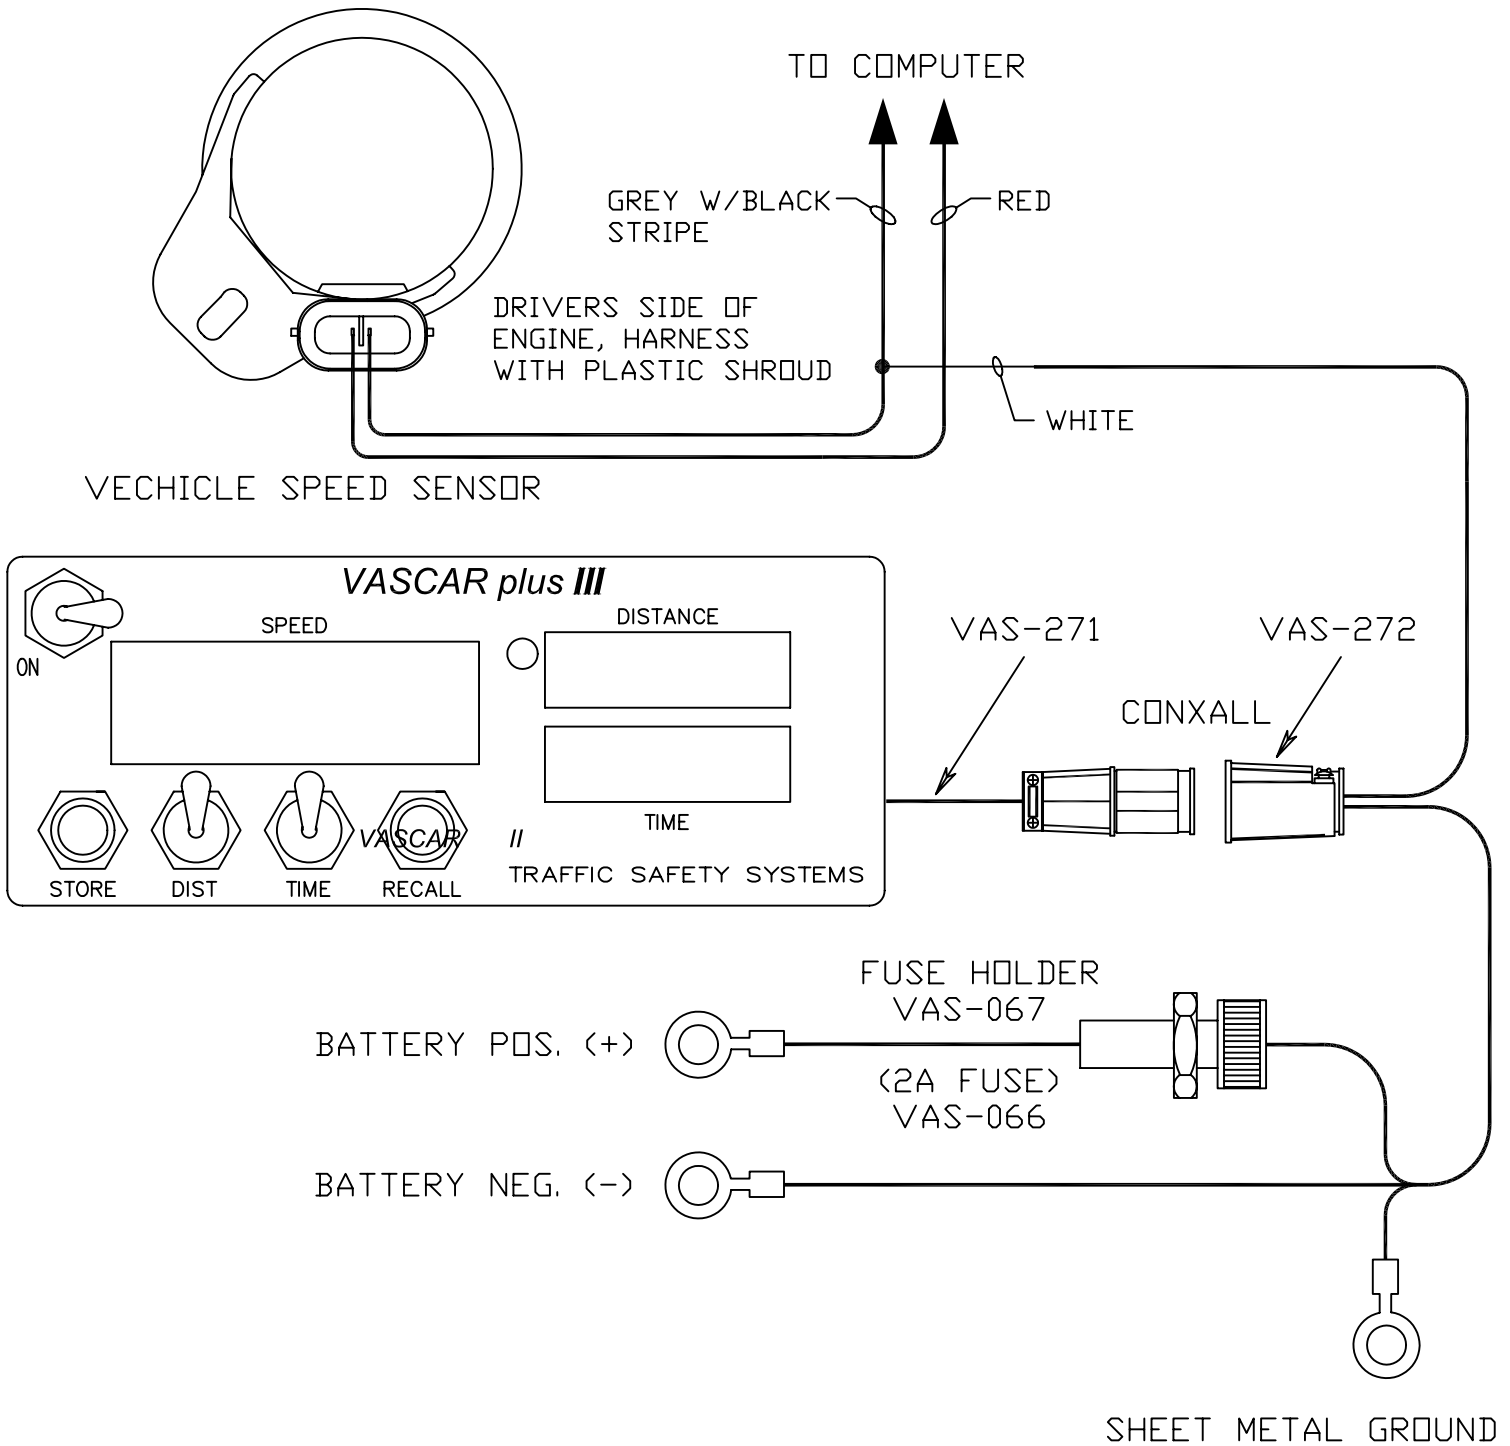

2000 FORD EXPLORER
WITH ELECTRONIC SPEEDOMETER

INSTRUCTIONS

LOCATE SPEED SENSOR ON TRANSMISSION HOUSING. BOTH RED AND GREY WITH BLACK STRIPE WIRE WILL EXIT THIS HOUSING. SPLICE THE WHITE WIRE FROM THE SUPPLIED CABLE TO THE GREY, BLACK STRIPED WIRE. THE GREY, BLACK STRIPED WIRE MAY ALSO BE ACCESSABLE FROM THE ENGINE COMPARTMENT DRIVERS SIDE OF ENGINE, HARNESS WITH PLASTIC SHROUD.