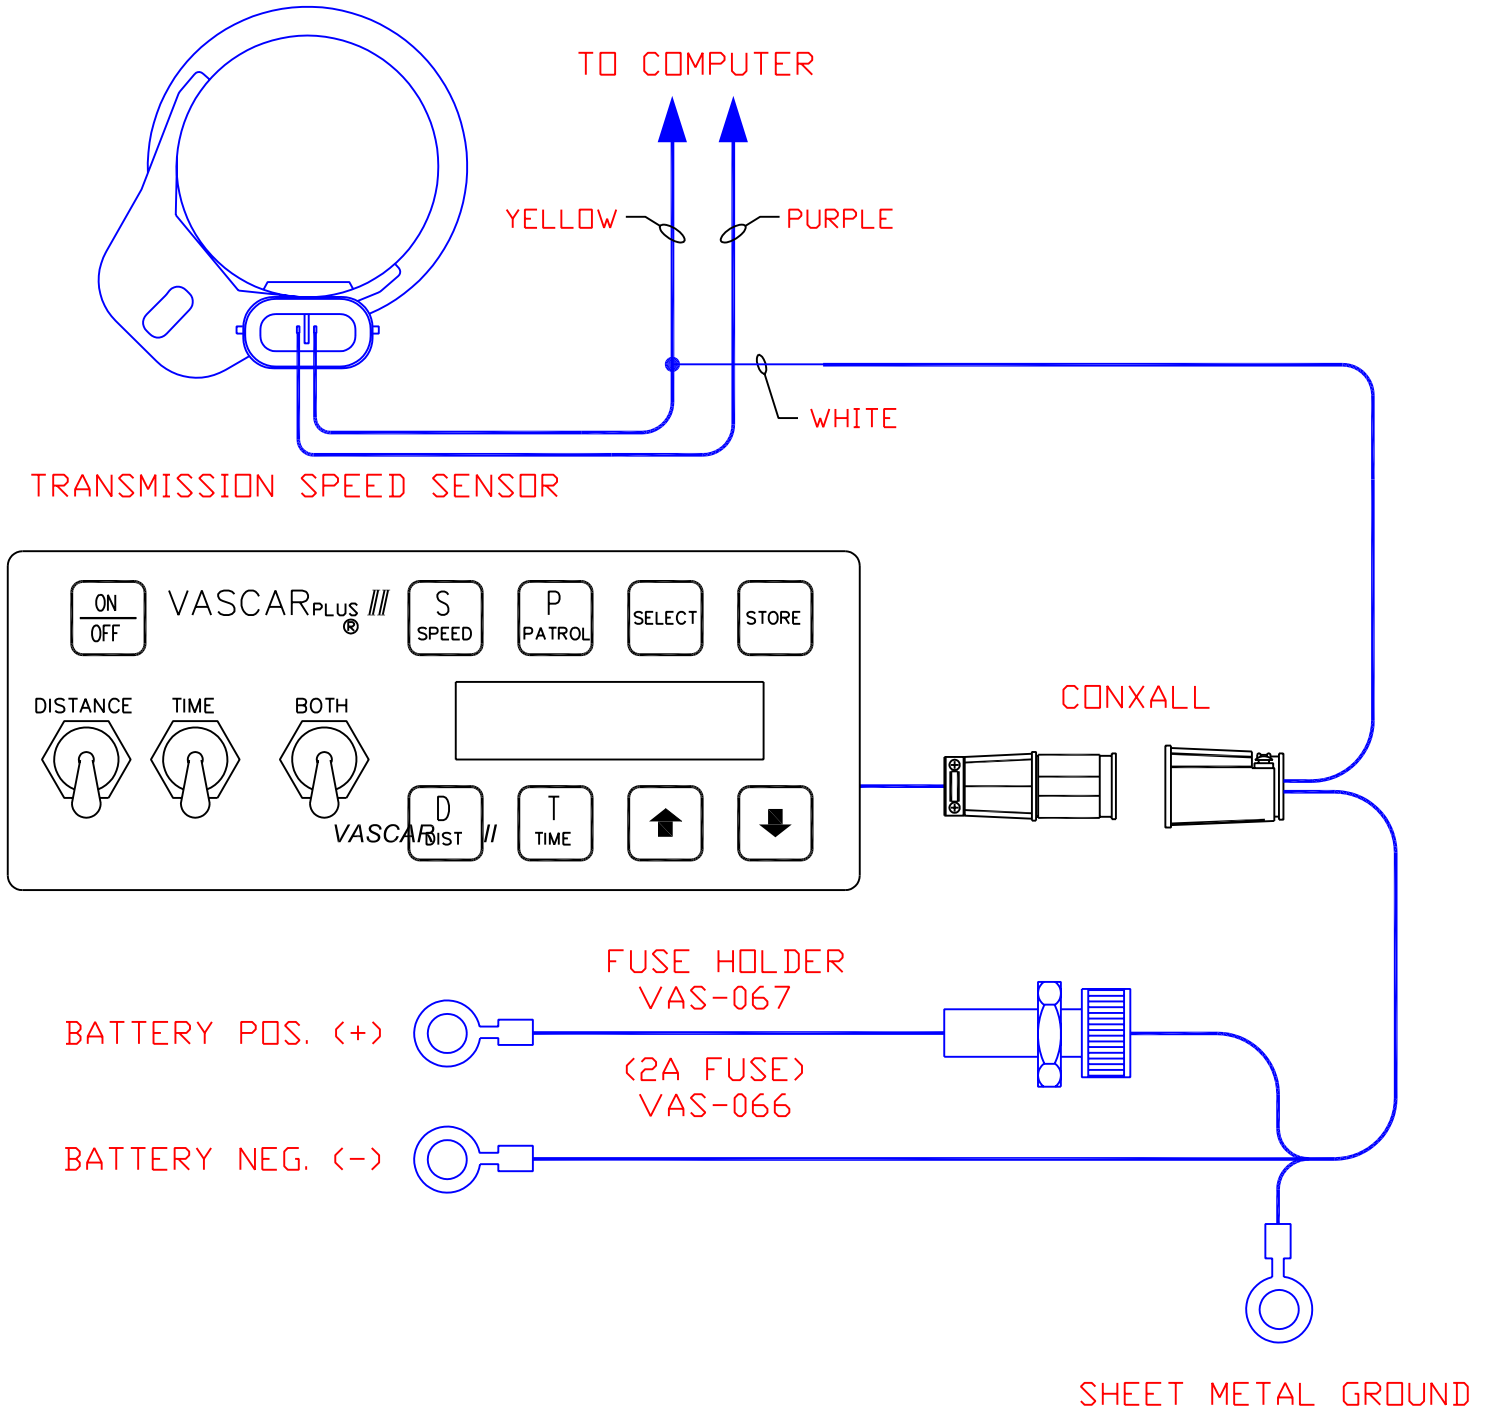

GENERAL MOTORS VEHICLES  
WITH ELECTRONIC SPEEDOMETER

INSTRUCTIONS

LOCATE SPEED SENSOR ON TRANSMISSION HOUSING. BOTH A YELLOW AND PURPLE WIRE WILL EXIT THIS HOUSING. SPLICE THE WHITE WIRE FROM THE SUPPLIED CABLE TO THE YELLOW WIRE. THE YELLOW WIRE MAY ALSO BE ACCESSABLE FROM THE ENGINE COMPARTMENT BUT EXACT LOCATION WILL VARY DEPENDING ON VEHICLE TYPE.

**TRAFFIC SAFETY SYSTEMS**  
A DIVISION OF POWER SYSTEMS & CONTROLS, INC.  
3206 LANVALE AVE.  
RICHMOND, VIRGINIA 23230  
(804) 353-3826