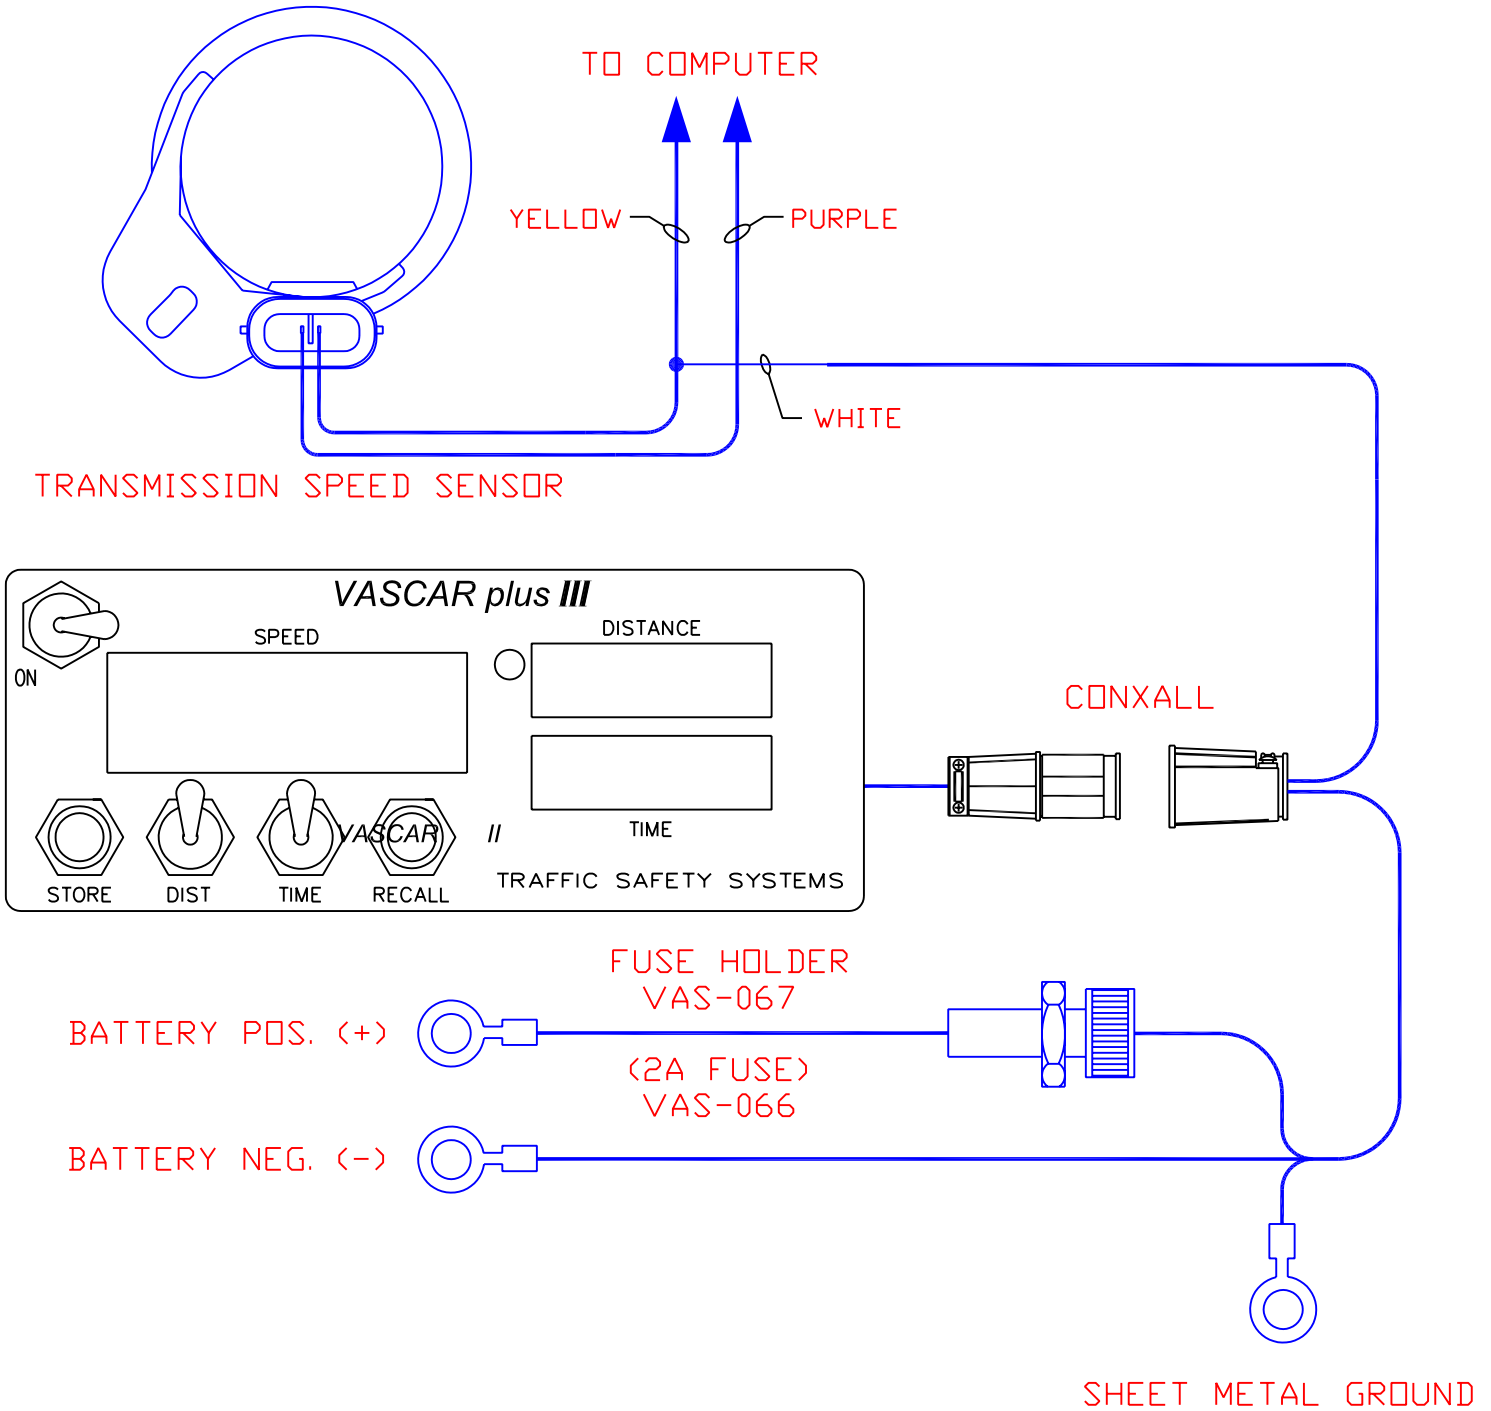

GENERAL MOTORS VEHICLES
WITH ELECTRONIC SPEEDOMETER

INSTRUCTIONS

LOCATE SPEED SENSOR ON TRANSMISSION HOUSING. BOTH A YELLOW AND PURPLE WIRE WILL EXIT THIS HOUSING. SPLICE THE WHITE WIRE FROM THE SUPPLIED CABLE TO THE YELLOW WIRE. THE YELLOW WIRE MAY ALSO BE ACCESSABLE FROM THE ENGINE COMPARTMENT BUT EXACT LOCATION WILL VARY DEPENDING ON VEHICLE TYPE.

TRAFFIC SAFETY SYSTEMS
A DIVISION OF POWER SYSTEMS & CONTROLS, INC.
3206 LANVALE AVE.
RICHMOND, VIRGINIA 23230
(804) 353-3826