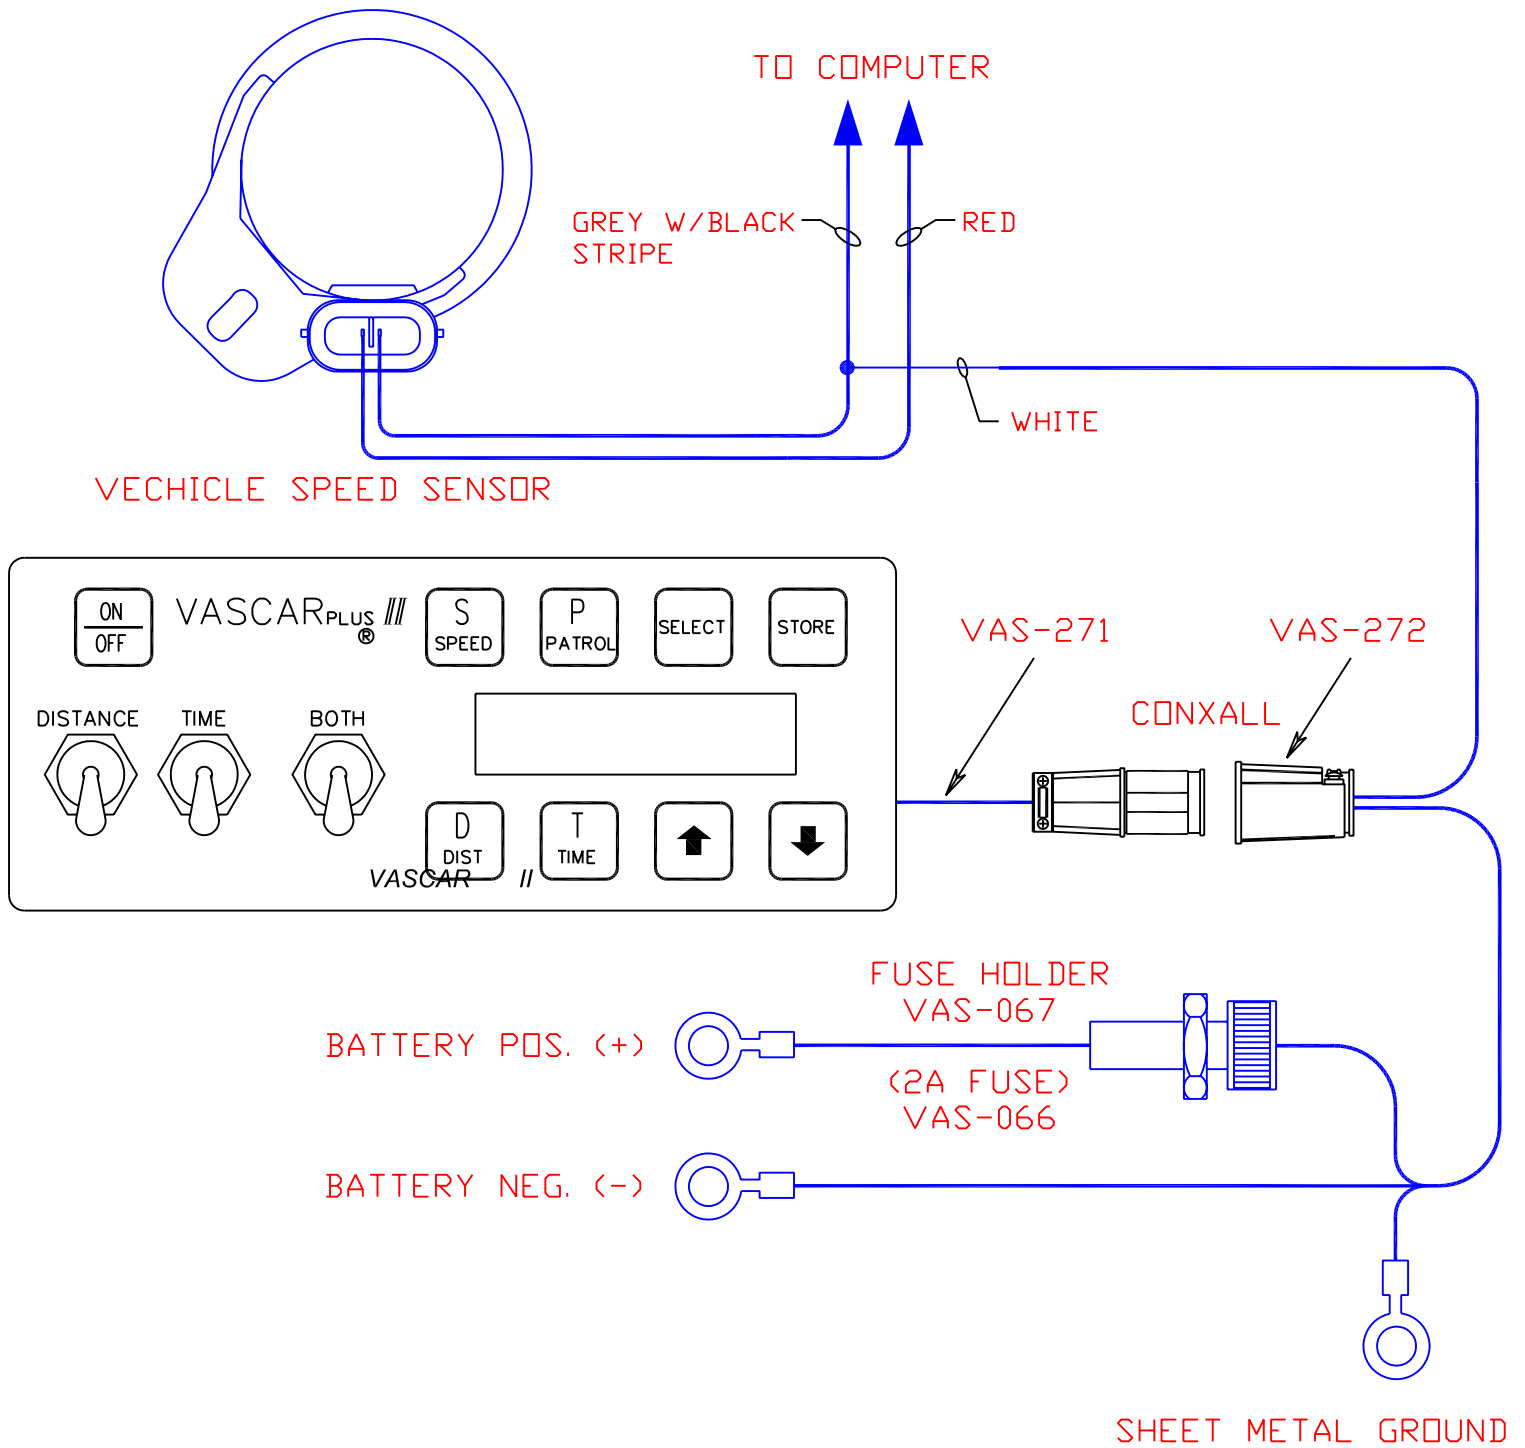

# GENERIC VASCAR II HOOKUP

## INSTRUCTIONS

LOCATE SPEED SENSOR ON TRANSMISSION HOUSING. BOTH RED AND GREY WITH BLACK STRIPE WIRE WILL EXIT THIS HOUSING. SPLICE THE WHITE WIRE FROM THE SUPPLIED CABLE TO THE GREY, BLACK STRIPED WIRE. THE GREY, BLACK STRIPED WIRE MAY ALSO BE ACCESSIBLE FROM THE ENGINE COMPARTMENT BUT EXACT LOCATION CAN VARY.